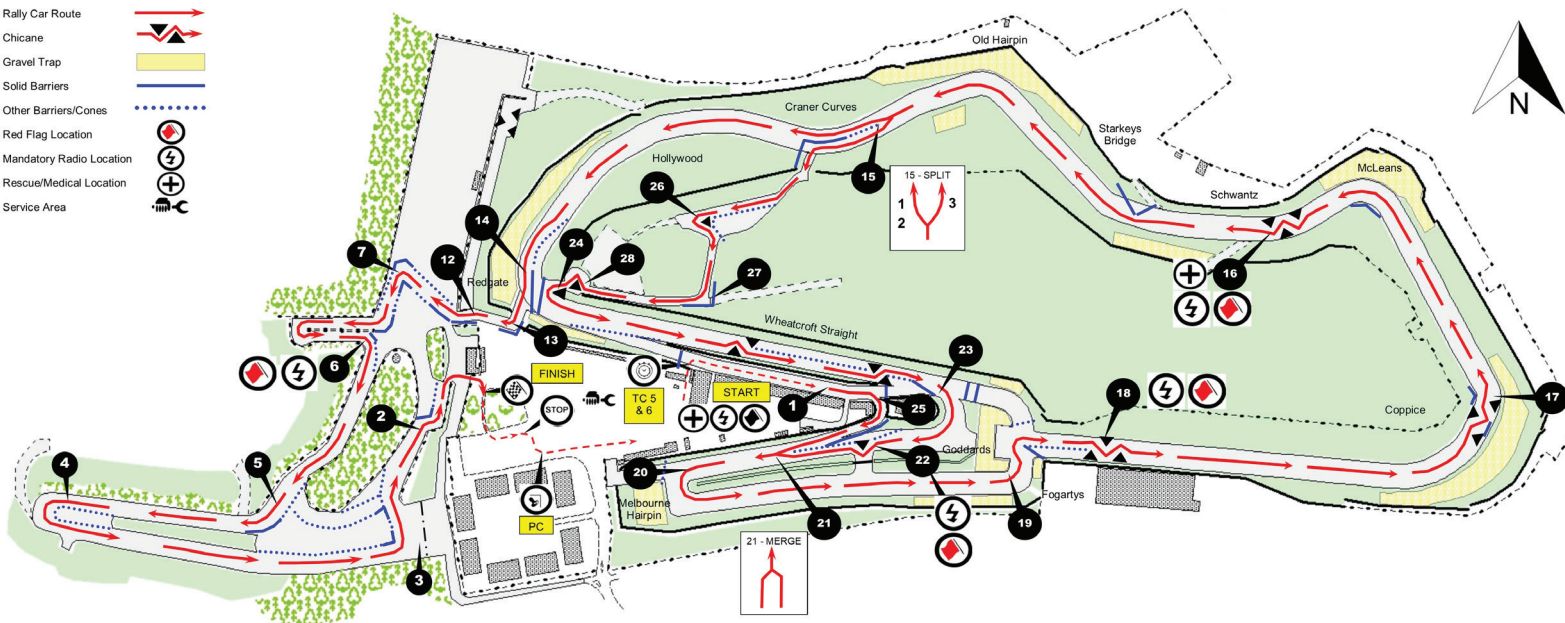

Mandatory Radio Location

Rescue/Medical Location

Service Area

PLAN B - STAGE 2 AND 3

LENGTH = 8.74 MILES EACH STAGE
 STAGE BOGEY = 7 MIN 00 SECS
 STAGE MAXIMUM = 18 MIN 00 SEC

PLAN IS NOT TO SCALE
 POST NUMBERS ARE NOT CONSECUTIVE

LDV

DoningtonPark

Donington Rally

Sunday 15th March 2020 www.doningtonrally.co.uk

LEGEND

- Rally Car Route 
- Chicane 
- Gravel Trap 
- Solid Barriers 
- Other Barriers/Cones 
- Red Flag Location 
- Mandatory Radio Location 
- Rescue/Medical Location 
- Service Area 

PLAN C - STAGE 4 AND 5

LENGTH = 8.31 MILES EACH STAGE
 STAGE BOGEY = 6 MIN 39 SECS
 STAGE MAXIMUM = 17 MIN 00 SEC

PLAN IS NOT TO SCALE
 POST NUMBERS ARE NOT CONSECUTIVE

LEGEND

- Rally Car Route
- Chicane
- Gravel Trap
- Solid Barriers
- Other Barriers/Cones
- Red Flag Location
- Mandatory Radio Location
- Rescue/Medical Location
- Service Area

PLAN D - STAGE 6 AND 7
 LENGTH = 7.90 MILES EACH STAGE
 STAGE BOGEY = 6 MIN 20 SECS
 STAGE MAXIMUM = 16 MIN 00 SEC

PLAN IS NOT TO SCALE
 POST NUMBERS ARE NOT CONSECUTIVE