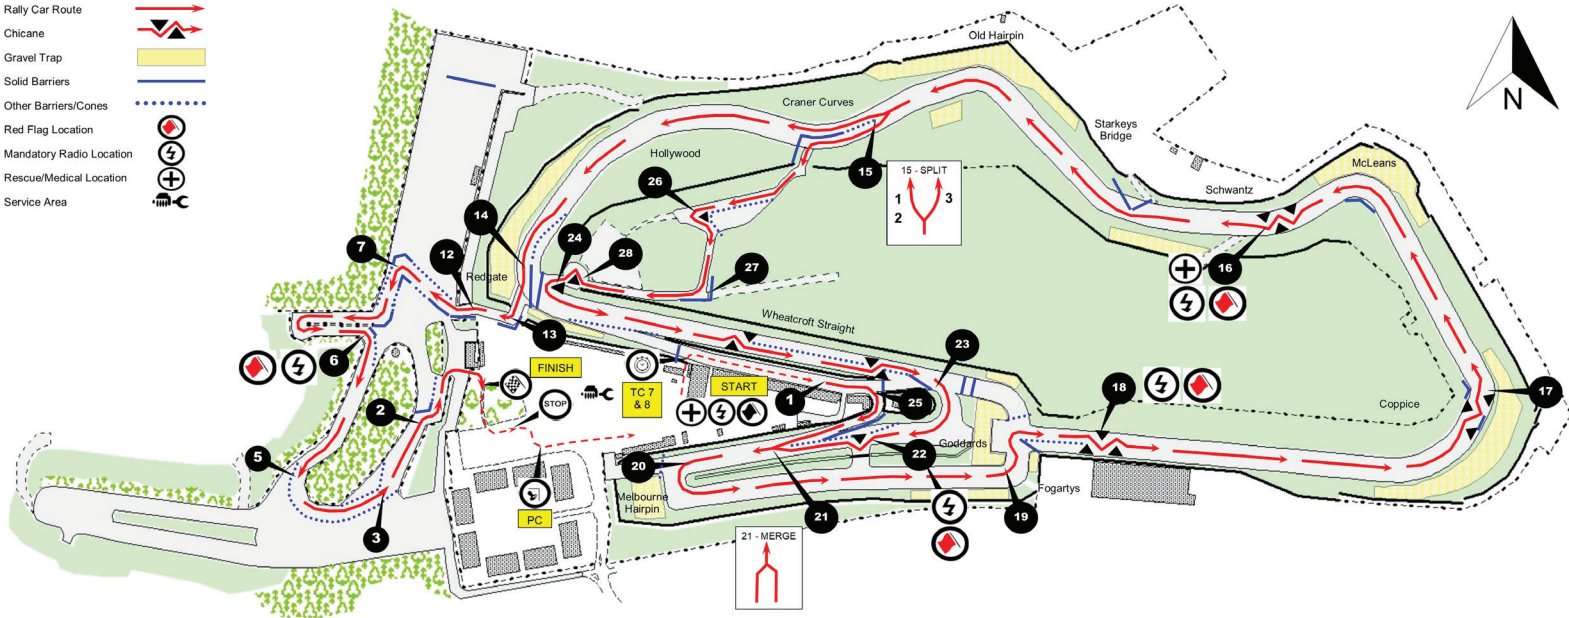

LDV

DoningtonPark

Donington Rally

Sunday 15th March 2020 www.doningtonrally.co.uk

LEGEND

- Rally Car Route 
- Chicane 
- Gravel Trap 
- Solid Barriers 
- Other Barriers/Cones 
- Red Flag Location 
- Mandatory Radio Location 
- Rescue/Medical Location 
- Service Area 

PLAN C - STAGE 4 AND 5

LENGTH = 8.31 MILES EACH STAGE
 STAGE BOGEY = 6 MIN 39 SECS
 STAGE MAXIMUM = 17 MIN 00 SEC

PLAN IS NOT TO SCALE
 POST NUMBERS ARE NOT CONSECUTIVE

LEGEND

- Rally Car Route
- Chicane
- Gravel Trap
- Solid Barriers
- Other Barriers/Cones
- Red Flag Location
- Mandatory Radio Location
- Rescue/Medical Location
- Service Area

PLAN D - STAGE 6 AND 7
 LENGTH = 7.90 MILES EACH STAGE
 STAGE BOGEY = 6 MIN 20 SECS
 STAGE MAXIMUM = 16 MIN 00 SEC

PLAN IS NOT TO SCALE
 POST NUMBERS ARE NOT CONSECUTIVE