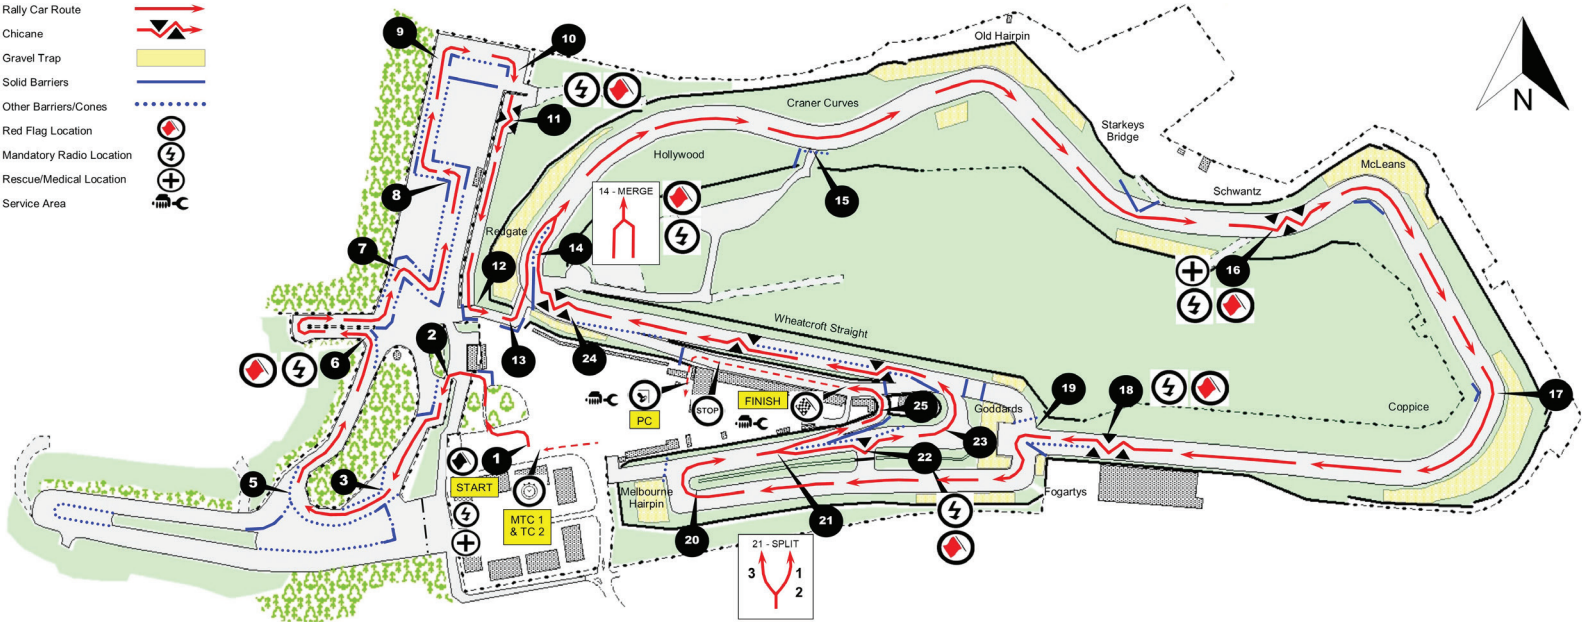

LDV

DoningtonPark

Donington Rally
 Sunday 15th March 2020 www.doningtonrally.co.uk

LEGEND

- Rally Car Route 
- Chicane 
- Gravel Trap 
- Solid Barriers 
- Other Barriers/Cones 
- Red Flag Location 
- Mandatory Radio Location 
- Rescue/Medical Location 
- Service Area 

PLAN C - STAGE 4 AND 5

LENGTH = 8.31 MILES EACH STAGE
 STAGE BOGEY = 6 MIN 39 SECS
 STAGE MAXIMUM = 17 MIN 00 SEC

PLAN IS NOT TO SCALE
 POST NUMBERS ARE NOT CONSECUTIVE

LEGEND

- Rally Car Route
- Chicane
- Gravel Trap
- Solid Barriers
- Other Barriers/Cones
- Red Flag Location
- Mandatory Radio Location
- Rescue/Medical Location
- Service Area

PLAN D - STAGE 6 AND 7
 LENGTH = 7.90 MILES EACH STAGE
 STAGE BOGEY = 6 MIN 20 SECS
 STAGE MAXIMUM = 16 MIN 00 SEC

PLAN IS NOT TO SCALE
 POST NUMBERS ARE NOT CONSECUTIVE