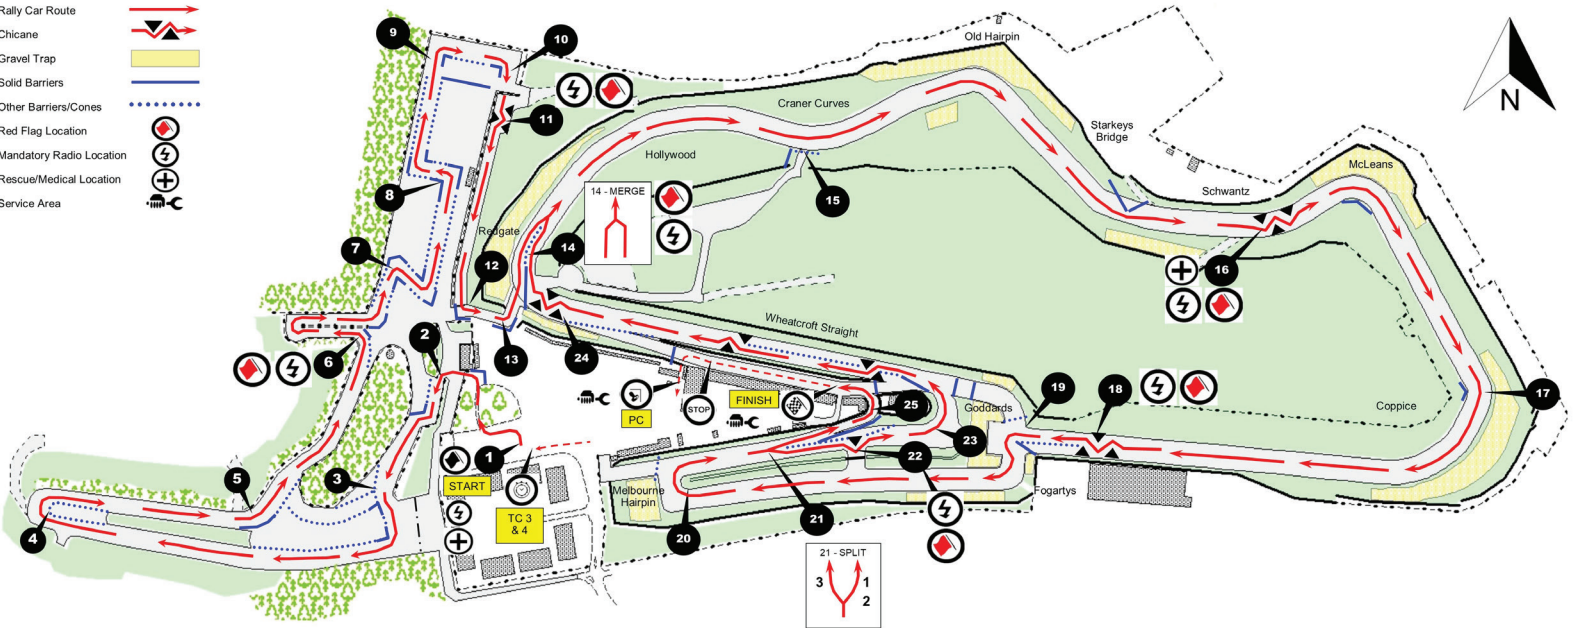

Sunday 15th March 2020 www.doningtonrally.co.uk

LEGEND

Rally Car Route

Chicane

Gravel Trap

Solid Barriers

Other Barriers/Cones

Red Flag Location

Mandatory Radio Location

Rescue/Medical Location

Service Area

PLAN B - STAGE 2 AND 3

LENGTH = 8.74 MILES EACH STAGE
 STAGE BOGEY = 7 MIN 00 SECS
 STAGE MAXIMUM = 18 MIN 00 SEC

PLAN IS NOT TO SCALE
 POST NUMBERS ARE NOT CONSECUTIVE

LDV

DoningtonPark

Donington Rally

Sunday 15th March 2020 www.doningtonrally.co.uk

LEGEND

- Rally Car Route 
- Chicane 
- Gravel Trap 
- Solid Barriers 
- Other Barriers/Cones 
- Red Flag Location 
- Mandatory Radio Location 
- Rescue/Medical Location 
- Service Area 

PLAN C - STAGE 4 AND 5

LENGTH = 8.31 MILES EACH STAGE
 STAGE BOGEY = 6 MIN 39 SECS
 STAGE MAXIMUM = 17 MIN 00 SEC

PLAN IS NOT TO SCALE
 POST NUMBERS ARE NOT CONSECUTIVE

LEGEND

- Rally Car Route
- Chicane
- Gravel Trap
- Solid Barriers
- Other Barriers/Cones
- Red Flag Location
- Mandatory Radio Location
- Rescue/Medical Location
- Service Area